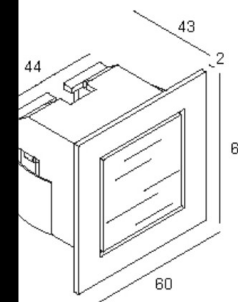

Available colours: alu grey/white
Incl. 1 x pc sbl
Incl. 4 x smd led white; 14V-DC/2800K
Norm: CE
Cut out: 47x47 mm
Min. Depth for recessing: 50 mm

Options:
Concrete box
Led dimmer