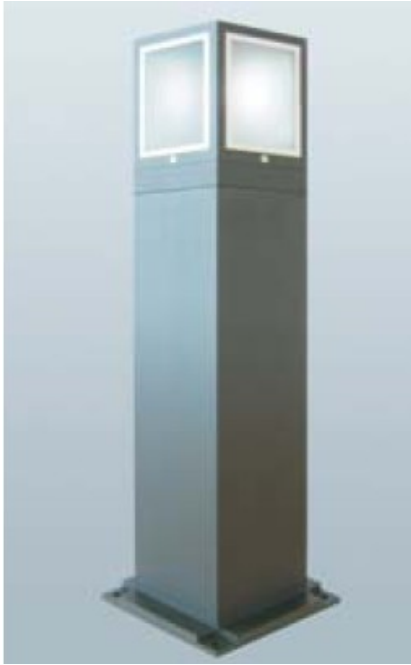

freestyle lighting

Code 1 pendelarmatuur

Kleur: hoogglans edelstaal/spiegelglas bedrukt
Lamptype: 28w

kantine

Code 2 pendelarmatuur direct/indirect

Kleur: aluminium
Lamptype: 4x14W

Optie met foto

Code 3 spots

Kleur: aluminium
Lamptype: 2x PL 26W
IP 65/ IK 7

Code 7 plafondarmatuur

Montagebalk

Code 8 plafondarmatuur

Kleur: polycarbonaat IP 65
Lamptype: PLL 18W

Code 9 bollard

hoogte: 0,5 m

Pole version of the GANOS surface mounted light fixture (page 114), with this line complete outdoor areas can be realized in one style, different light heads with different polar distributions are available, for surface floor installation (with dowels) or to be inserted in the ground with an anchor as accessory, pole in extruded aluminium coated, base plate in die-cast aluminium coated.

Kleur: antraciet/gesatineerd glas
Lamptype: 2x PL 26W
IP 65/IK 8