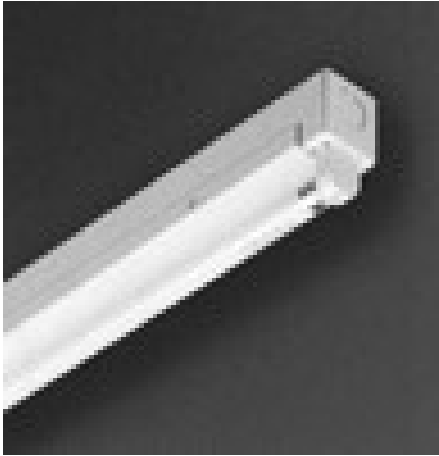

Kleur: geanodiseerd aluminium
Lamptype: 2 x QR 111 max 50W
Inclusief trafo

Code 4 plafondarmatuur

Stofdicht/IP 50

Code 5 pendelarmatuur

Kleur: aluminium met lamellen
Lamptype: TL 28w

Gangen

Code 6 wandarmatuur

Kleur: aluminium
Lamptype: 2x PL 26W
IP 65/ IK 7

Code 7 plafondarmatuur

Montagebalk

Code 8 plafondarmatuur

Kleur: polycarbonaat IP 65
Lamptype: PLL 18W

Code 9 bollard

hoogte: 0,5 m

Pole version of the GANOS surface mounted light fixture (page 114), with this line complete outdoor areas can be realized in one style, different light heads with different polar distributions are available, for surface floor installation (with dowels) or to be inserted in the ground with an anchor as accessory, pole in extruded aluminium coated, base plate in die-cast aluminium coated.