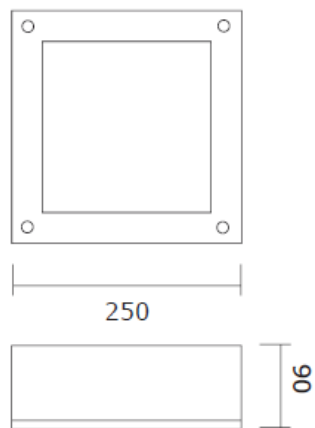

Kleur: aluminium
Lamptype: 2x PL 26W
IP 65/ IK 7

Code 7 plafondarmatuur

Montagebalk

Code 8 plafondarmatuur

Kleur: polycarbonaat IP 65
Lamptype: PLL 18W

Code 9 bollard

hoogte: 0,5 m

Pole version of the GANOS surface mounted light fixture (page 114), with this line complete outdoor areas can be realized in one style, different light heads with different polar distributions are available, for surface floor installation (with dowels) or to be inserted in the ground with an anchor as accessory, pole in extruded aluminium coated, base plate in die-cast aluminium coated.