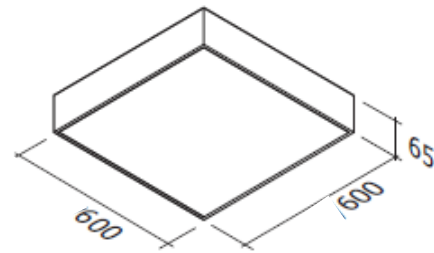

kantine

Code 2 pendelarmatuur direct/indirect